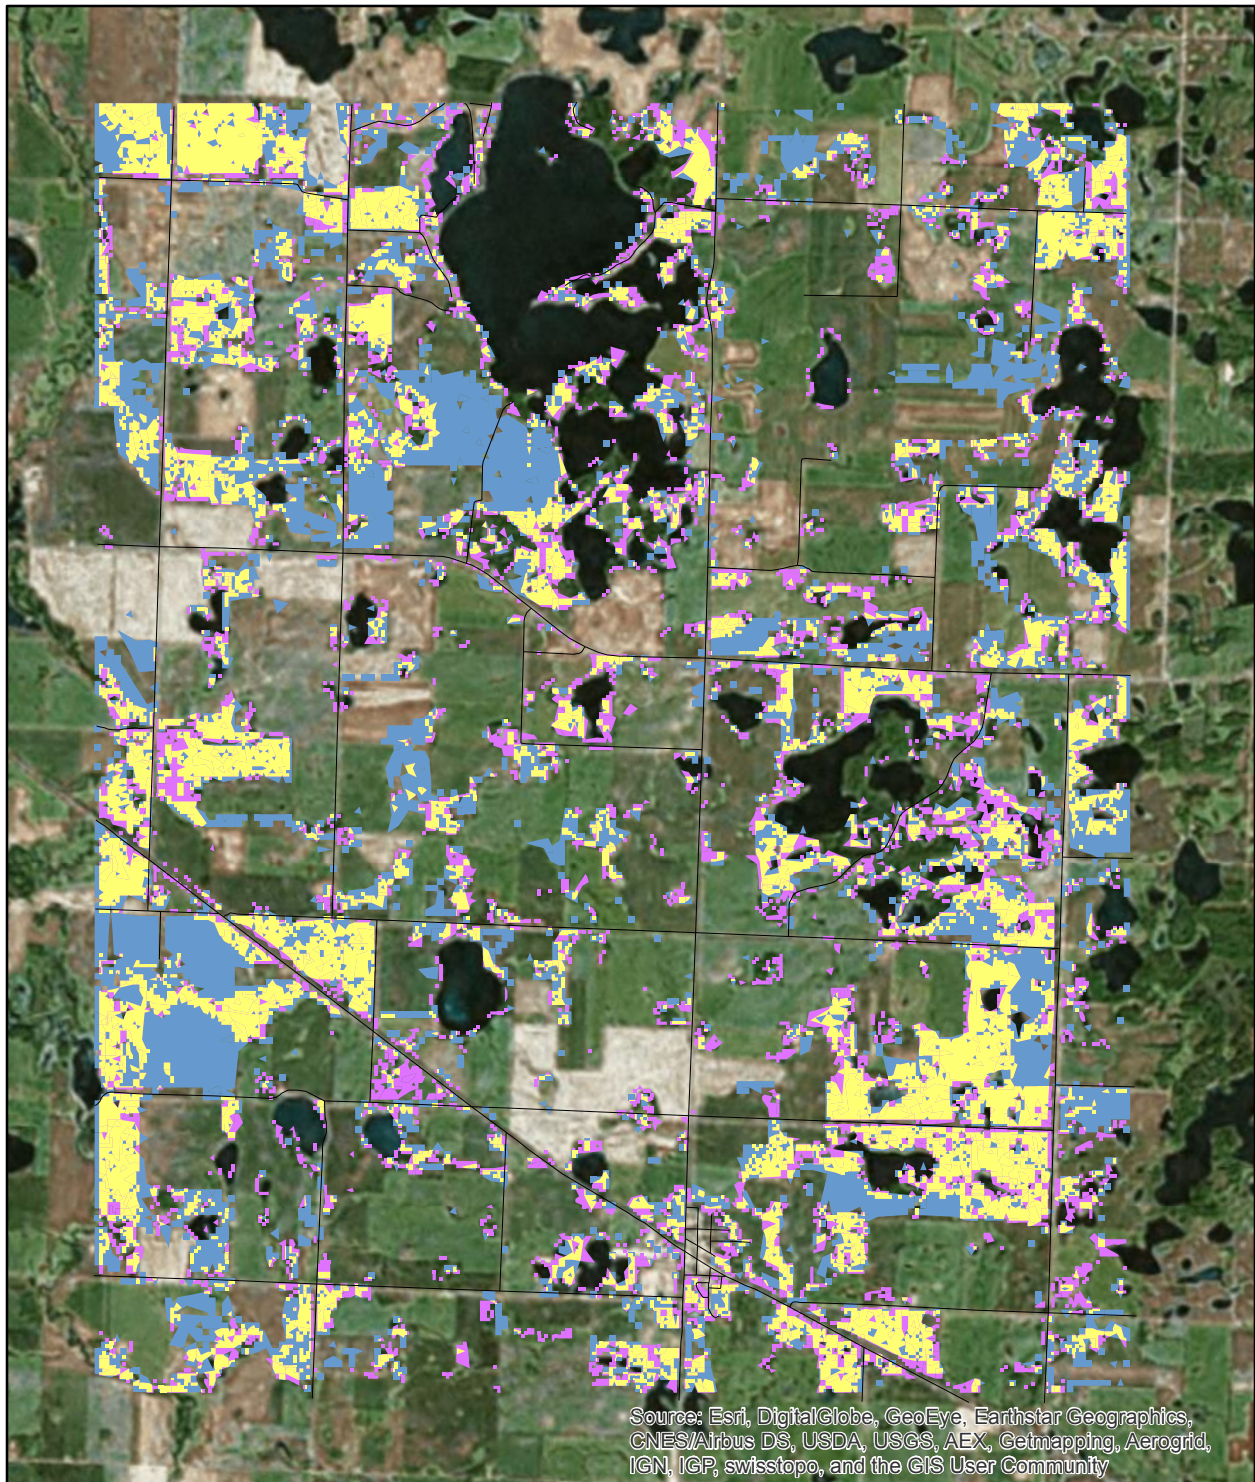

Pollinator Habitat between 2006 and 2014

Ben Lee

0 0.5 1 2 3 4 Kilometers

Legend

-  Intersection of 06 and 14
-  Pollinator habitat 2014
-  Pollinator habitat 2006